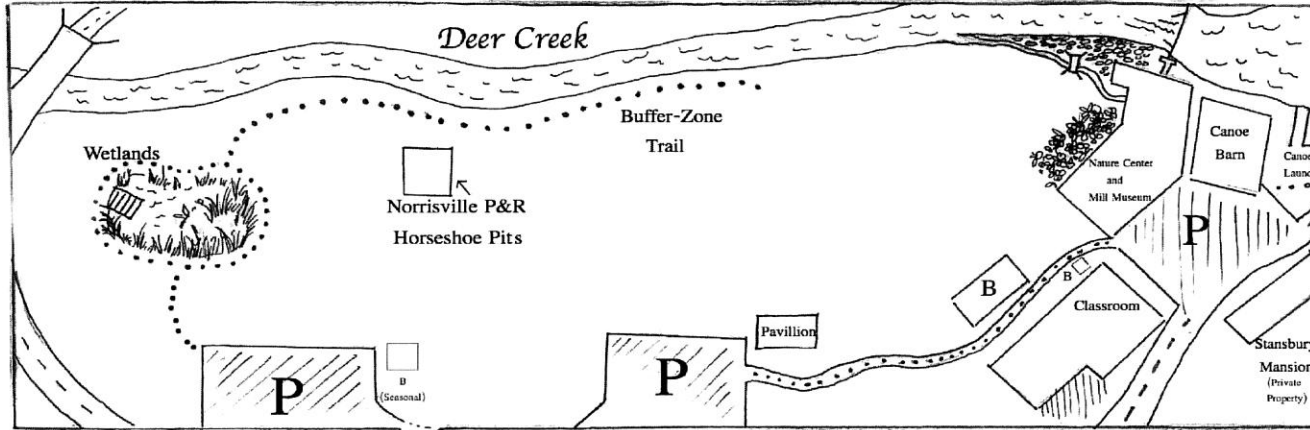

Lower Park Area Detail

Fawn Grove Rd.
to RT 165

Symbol Key

P	- Parking
---	- Road
~	- Creek or stream
...	- Hiking trail
B	- Bathrooms

Eden Mill Nature Center Hiking Trail Map