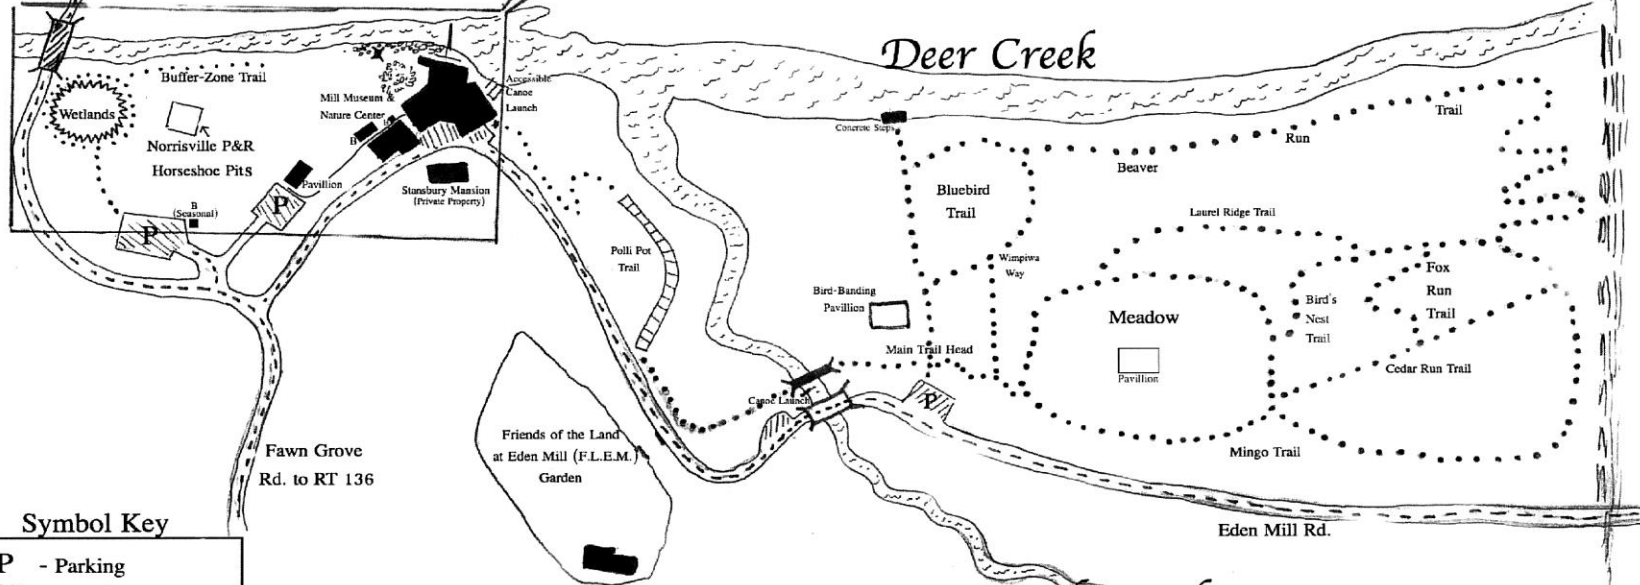

Lower Park Area Detail

Fawn Grove Rd.
to RT 165

Symbol Key

P	- Parking
---	- Road
~	- Creek or stream
...	- Hiking trail
B	- Bathrooms

Eden Mill Nature Center Hiking Trail Map